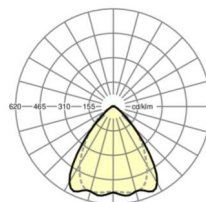

CHARACTERISTICS

Order number	19530024160
EAN number	4020863432929
Commodity code	94051190
Certification mark	IP 20, Protection class I, ENEC10 VDE, F, HACCP DIN10500/Food/IFS-application-related suitability/BRC, Indoor, CE
Impact resistance (IK rating)	IK03 (-20°C bis 35°C)
Ambient temperatur	ta -20°C to 35°C
Warranty period	5 years
State funding programs	BEG - Federal funding for efficient buildings (valid only for Germany)

ELECTRICAL ENGINEERING

Controller	Electronic driver (1 pcs.)
System output	36W
Mains voltage	230V/50Hz
Circuit breakers (inrush current)	17 pieces/B10, 28 pieces/B16, 29 pieces/C10, 48 pieces/C16
Energy efficiency class/light source	B

LIGHTING TECHNOLOGY

Placement	LED, Colour rendering/Light colour CRI ≥ 80 / 6500K
Colour tolerance (MacAdam)	3SDCM
Nominal luminous flux	6609lm
LED service life	50000h L80/B10 (Tq 35°C), 70000h L80/B50 (Tq 35°C)
Luminaire luminous efficiency	185lm/W
Beam angle	80° (C0) / 75° (C90)
UGR lat./long.	18.3 / 19.0

MECHANICS

Housing colour	traffic white RAL 9016
Dimensions (LxWxDxH)	2299mm x 55mm x 37mm
Weight (net)	2.2kg
Type of installation	Mounting rail system installation, Light structure

Dimensions

L	2299 mm	Length
B	55 mm	Width
H	37 mm	Height

DEEP-LINK

<https://www.regiolux.de/en/article/19530024160>

Reference	LED 7000lm 865
ηLB	100 %
Φ ↓/↑	98 % / 2 %
UGR lat./long.	18.3 / 19.0